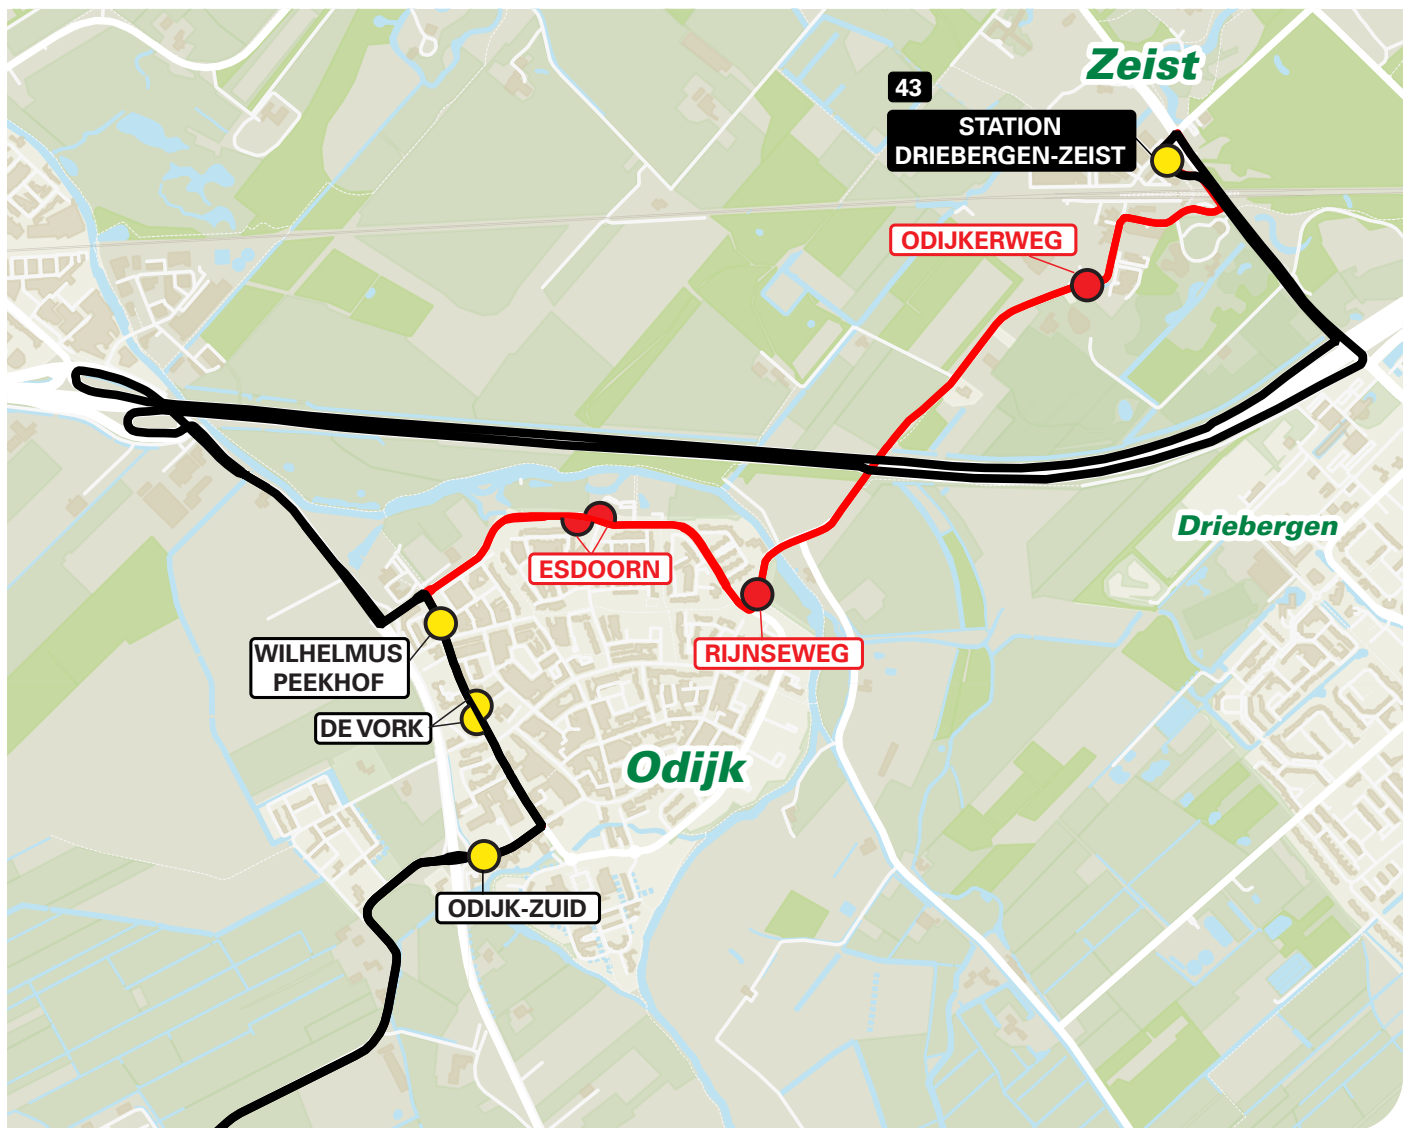

 *Turn left at the end of the road after bus stop «Wilhelmus Peekhof». Turn right at the traffic lights and merge onto the bus lane. Keep left at the traffic lights and turn left and merge onto the A12 (not the service road!). Take exit 20 and turn left at the traffic lights. Continue ahead and turn left towards the bus station at the traffic lights after the railway viaduct.*

 *Leave the bus station via the bus lane. Turn right at the 3rd set of traffic lights and merge onto the A12. Take exit 19 and turn right at the traffic lights. Continue ahead at the traffic lights. Turn left at the next traffic lights. Turn the 2nd street right. From this point, you're back on the normal route.*

» **Vervallen haltes · Cancelled stops**

1.Odijkerweg · 2.Rijnseweg · 3.Esdoorn

» **Vervangende haltes · Replacement stops**

1.Station Driebergen-Zeist · 2.De Vork · 3.Wilhelmus Peekhof

OMLEIDING

blad 2 van 2

Lijn **43**

Zeisterweg

van maandag 29 juni 2026 05:00 uur
tot maandag 29 juni 2026 23:59 uur

 te volgen route · route to follow
 vervallen route · cancelled route