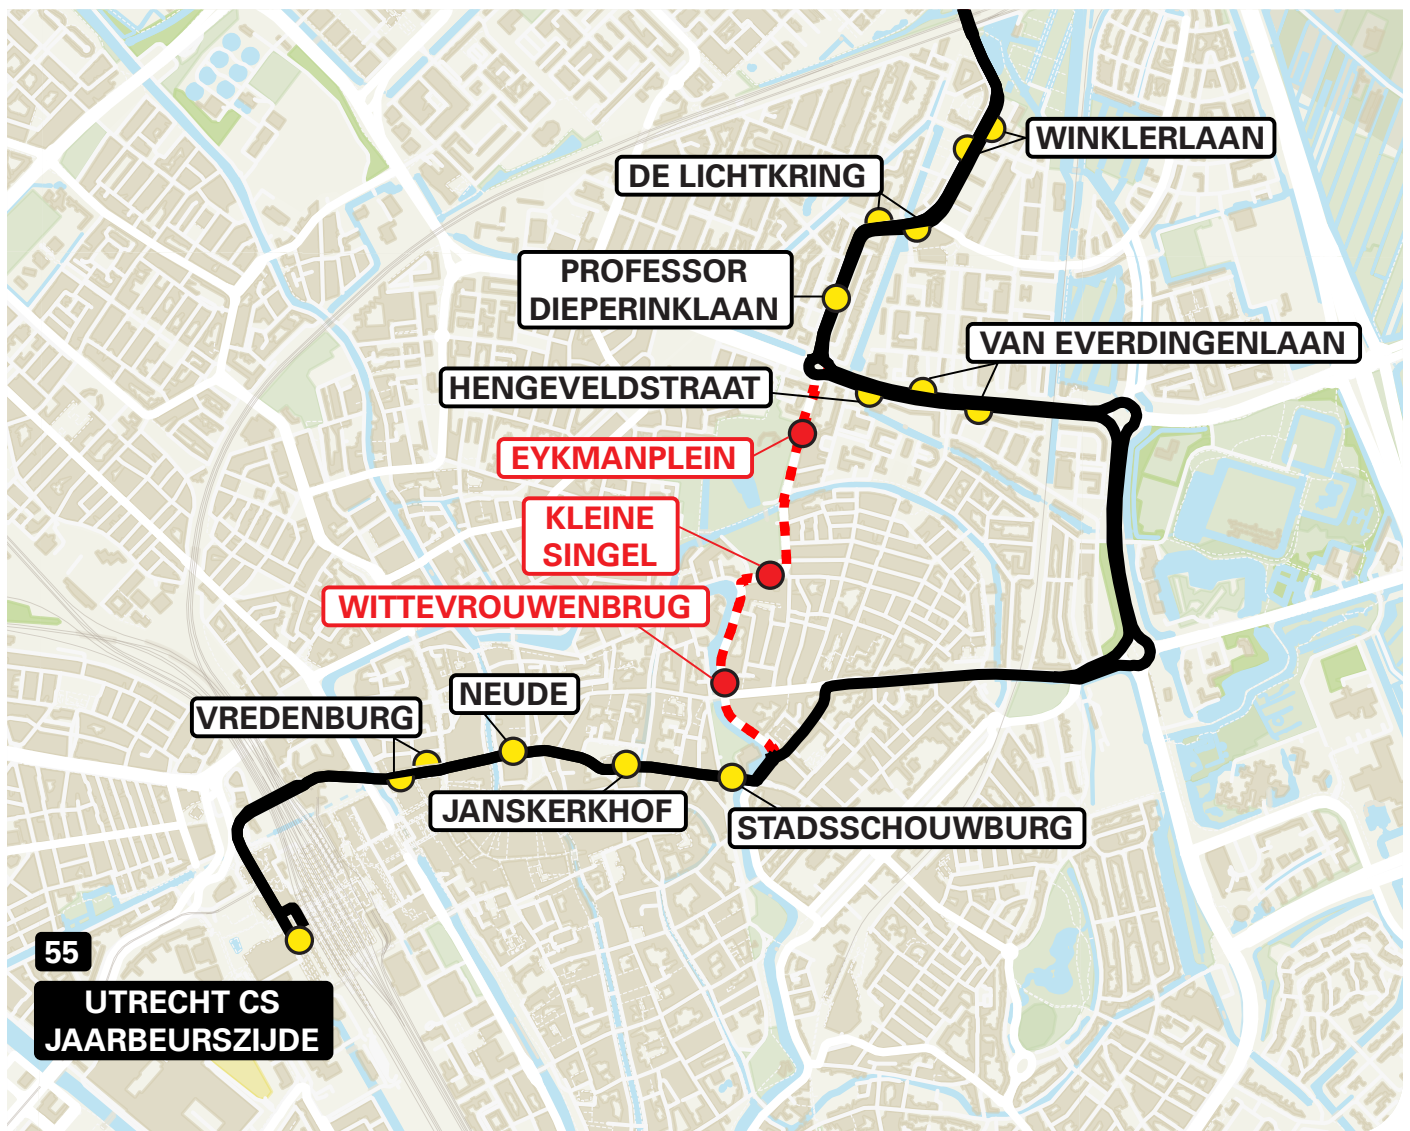

 *Turn left as usual after bus stop «Stadsschouwburg». Stay in the bus lane and continue ahead at the traffic lights for buses. Keep following the bus lane. Exit the bus lane after bus stop «Oorsprongpark» and drive towards the roundabout. Take the 3rd exit at the roundabout. Continue ahead until the next roundabout and take the 3rd exit. Continue ahead at the traffic lights. Take the 1st exit at the roundabout. From this point, you're back on the normal route.*

 *Take the 3rd exit at the roundabout after bus stop «Professor Dieperinklaan». Continue ahead at the traffic lights. Take the 1st exit at the roundabout. Take the 1st exit at the next roundabout and merge onto the bus lane. Keep following the buslane until bus stop «Stadsschouwburg». From this point, you're back on the normal route.*

» **Vervallen haltes · Cancelled stops**

1. Eykmanplein · 2. Kleine Singel · 3. Wittevrouwenbrug

» **Vervangende haltes · Replacement stops**

1. Hengeveldstraat & Van Everdingenlaan · 2. Hengeveldstraat · 3. Stadsschouwburg

OMLEIDING

blad 2 van 2

Lijn **55**

UTRECHT · Blauwkapelseweg

van **dinsdag 16 juni 2026 · 20:00 uur**
tot **woensdag 17 juni 2026 · 04:00 uur**

———— te volgen route · route to follow
- - - - - vervallen route · cancelled route