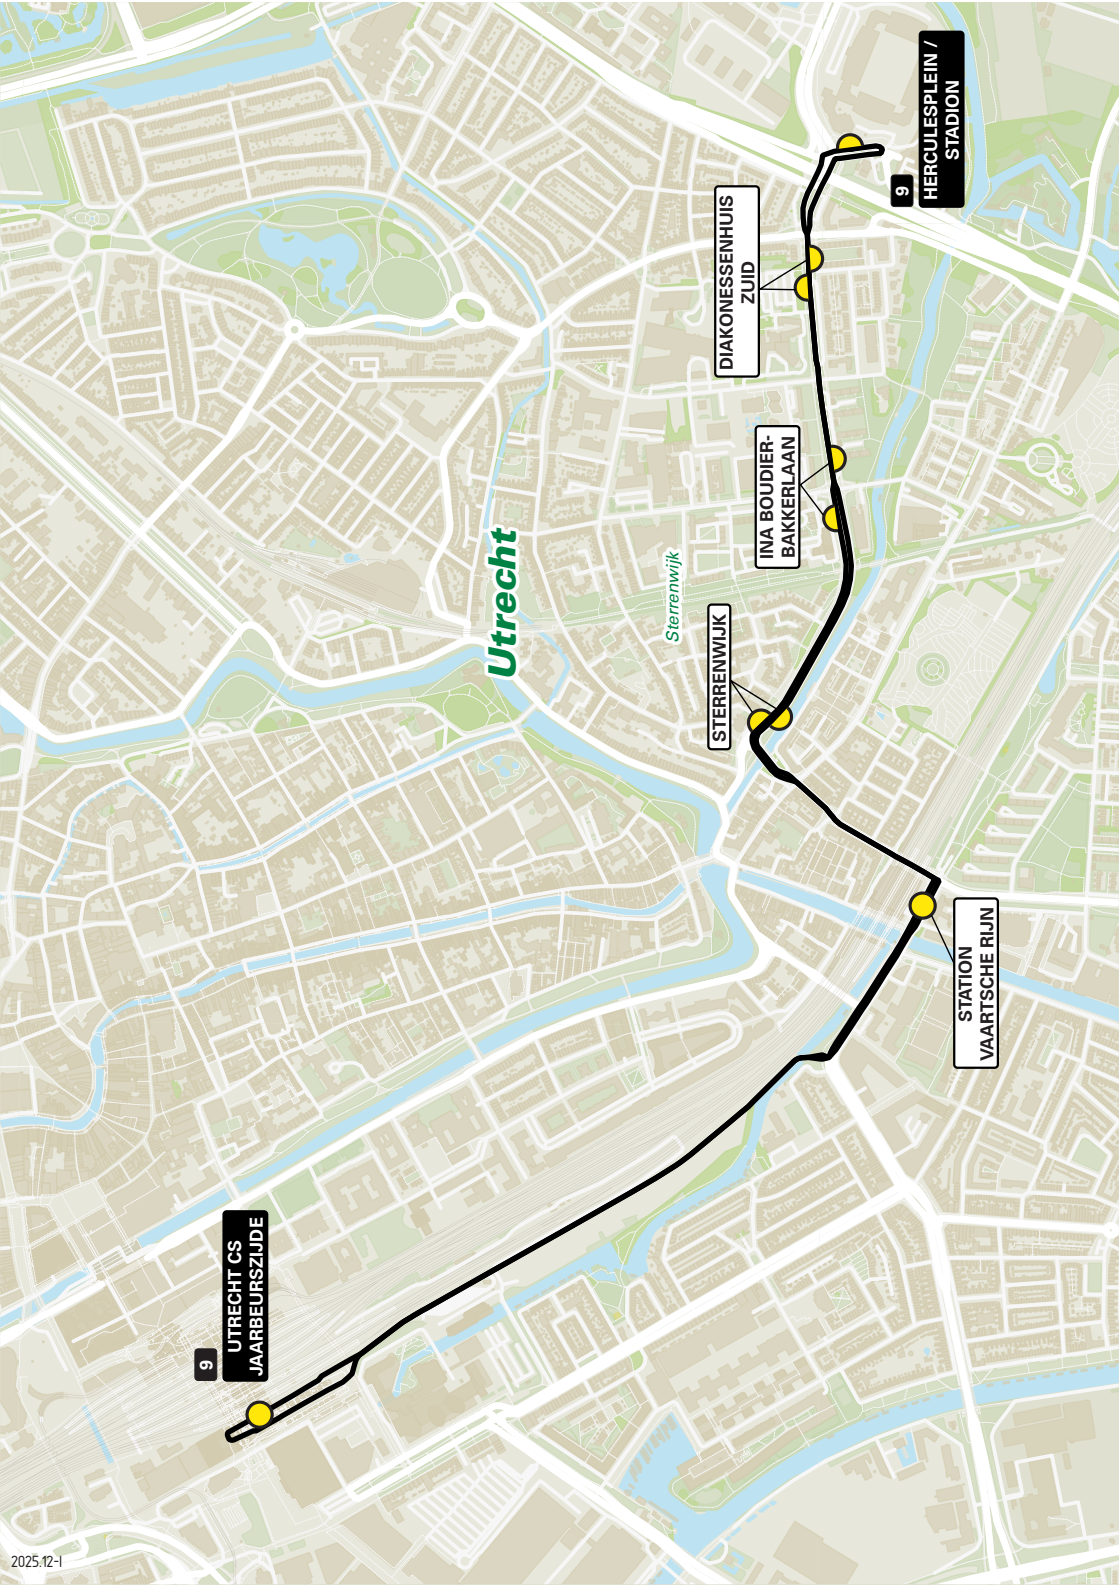

# Route 9

**Utrecht CS - Sterrenwijk - Galgenwaard**

9  
UTRECHT CS  
JAARBEURSZIJDE

Utrecht

Sternenwijk

STERRENWIJK

INA BOUDIER-  
BAKKERLAAN

DIAKONESSENHUIS  
ZUID

STATION  
VAARTSCHE RIJN

9  
HERCULESPLEIN /  
STADION

## Utrecht CS via Sterrenwijk

stop	<b>5000</b>	<b>Herculesplein / Stadion</b> Turn left at the traffic lights, then go straight ahead at all other traffic lights [Stadionlaan] / [Rubenslaan]
stop	<b>5000</b>	<b>Diakonessenhuis-Zuid</b> Go straight ahead at the traffic lights and merge into the bus lane [Rubenslaan]
stop	<b>5000</b>	<b>Ina Boudier Bakkerlaan</b> Stay in the bus lane, keep left at the end [Venuslaan]
stop	<b>5000</b>	<b>Sterrenwijk</b> Turn left at the traffic light [Albatrosstraat] Go straight ahead at the traffic lights [Albatrosstraat] After the viaduct, turn right at the traffic lights [Baden-Powellweg]
stop	<b>5000</b>	<b>Station Vaartsche Rijn</b> Go straight ahead at both traffic lights [Vondellaan] Merge into the bus lane and turn right [Dichtersbaan] Go straight ahead at the traffic light [Dichtersbaan]
terminus	<b>5000</b>	<b>Utrecht CS Jaarbeurszijde - stand C6</b>