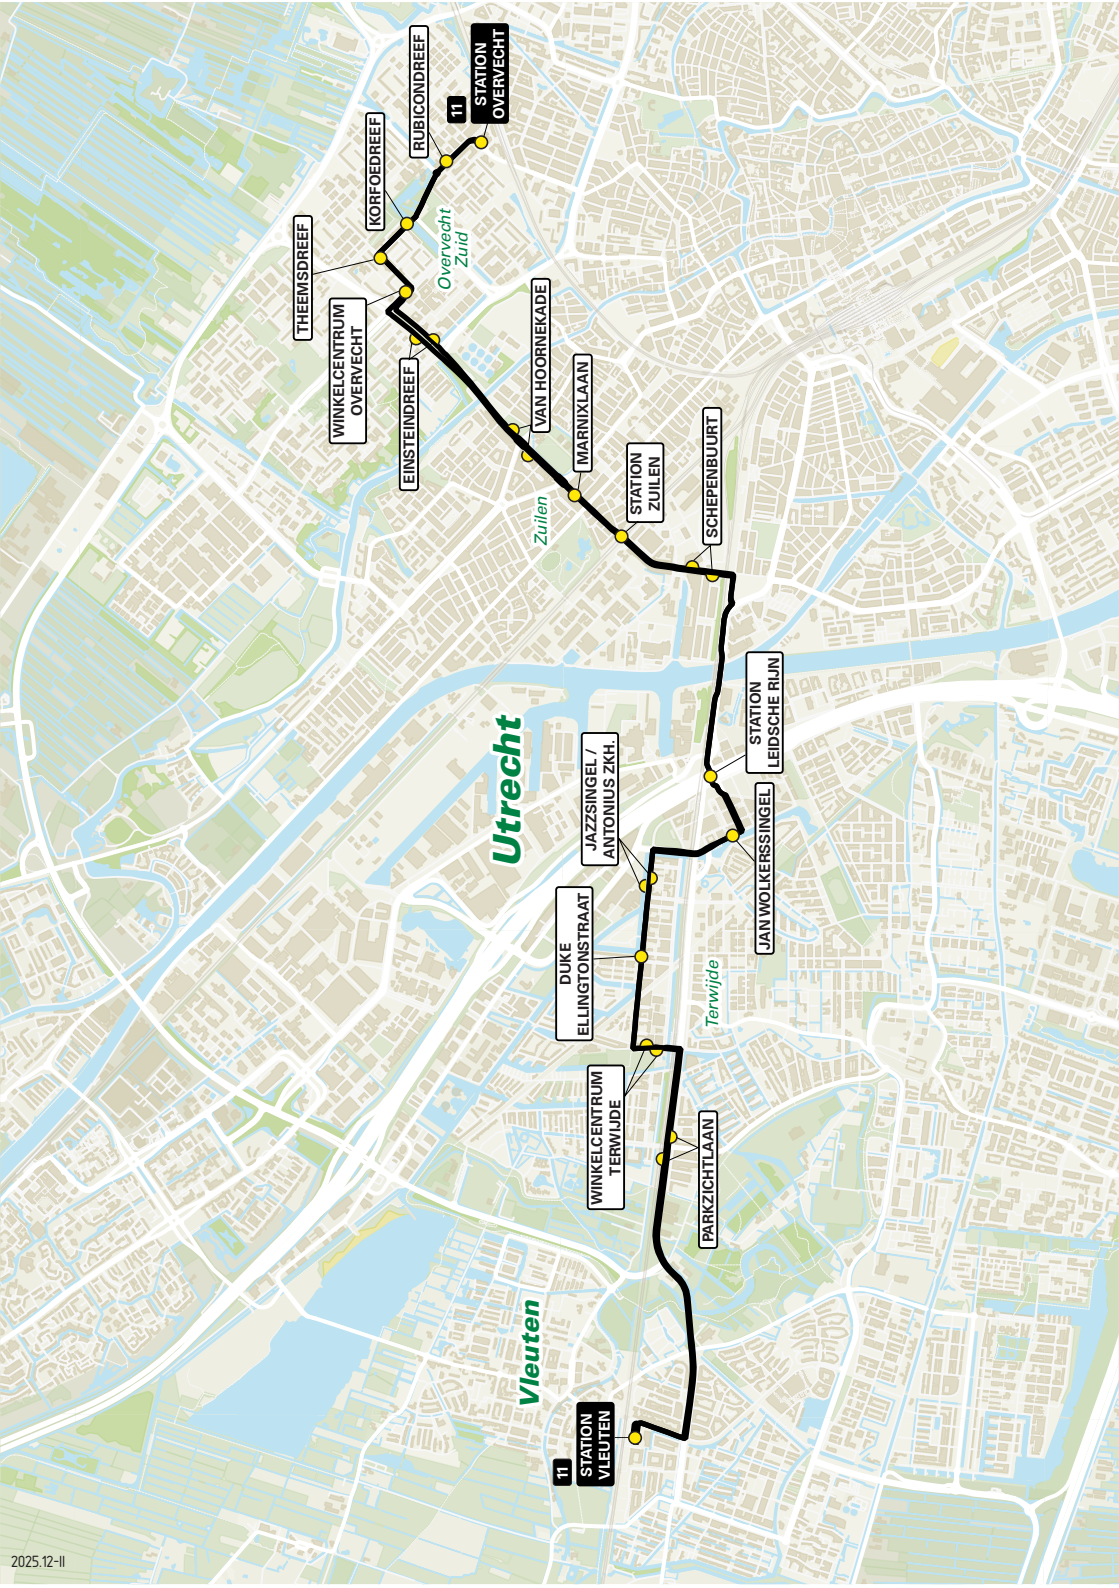

# Route 11

**Overvecht-Zuid - Zuilen - Leidsche Rijn -  
Terwijde - Vleuten**

11

STATION  
VLEUTEN

Vleuten

WINKELCENTRUM  
TERWIJDE

PARKZICHTLAAN

DUKE  
ELLINGTONSTRAAT

JAZZSINGEL/  
ANTONIUS ZKH.

Utrecht

Terwije

STATION  
LEIDSCHER RIJN

STATION  
LEIDSCHER RIJN

SCHEPENBURT

STATION  
ZUILEN

MARNIKLAAN

Zuilen

VAN HOORNEKADE

EINSTEINDREEF

WINKELCENTRUM  
OVERVECHT

THEEMSDREEF

KORFOEDREEF

RUBICONDREEF

STATION  
OVERVECHT

11

Overvecht  
Zuid

stop	<b>5120</b>	<b>Station Vleuten - stand A</b>
		Exit the bus station via the bus lane, turn left at the traffic lights. [De Sporesingel]
		Go straight ahead at all traffic lights [Stroomrugbaan] / [Huis te Vleutenbaan] / [Vleutensebaan]
		<b>[FARE ZONE BOUNDARY 5120-5111]</b>
stop	<b>5111</b>	<b>Parkzichtlaan</b>
		Turn left at the second traffic lights [Musicallaan]
stop	<b>5111</b>	<b>Winkelcentrum Terwijde</b>
		Take the second right [Jazzboulevard] / [Jazzsingel]
stop	<b>5111</b>	<b>Duke Ellingtonstraat</b>
		Continue ahead [Jazzsingel]
stop	<b>5111</b>	<b>Jazzsingel / St.Antonius Ziekenhuis</b>
		Turn right at the traffic lights [Terwijdesingel]
		Continue ahead at the following traffic lights [Gruwaartsingel]
stop	<b>5111</b>	<b>Jan Wolkerssingel</b>
		Turn left after the bus stop [Parijsboulevard]
		Turn left at the end of the road [Parijsboulevard]
stop	<b>5111</b>	<b>Station Leidsche Rijn - stand D</b>
		Turn left after the bus stop and go straight ahead at the traffic lights [Vleutensebaan]
		Turn left at the second traffic lights and leave the bus lane [Th. à Kempisplantsoen]
		Turn left at the traffic lights [Cartesiusweg]