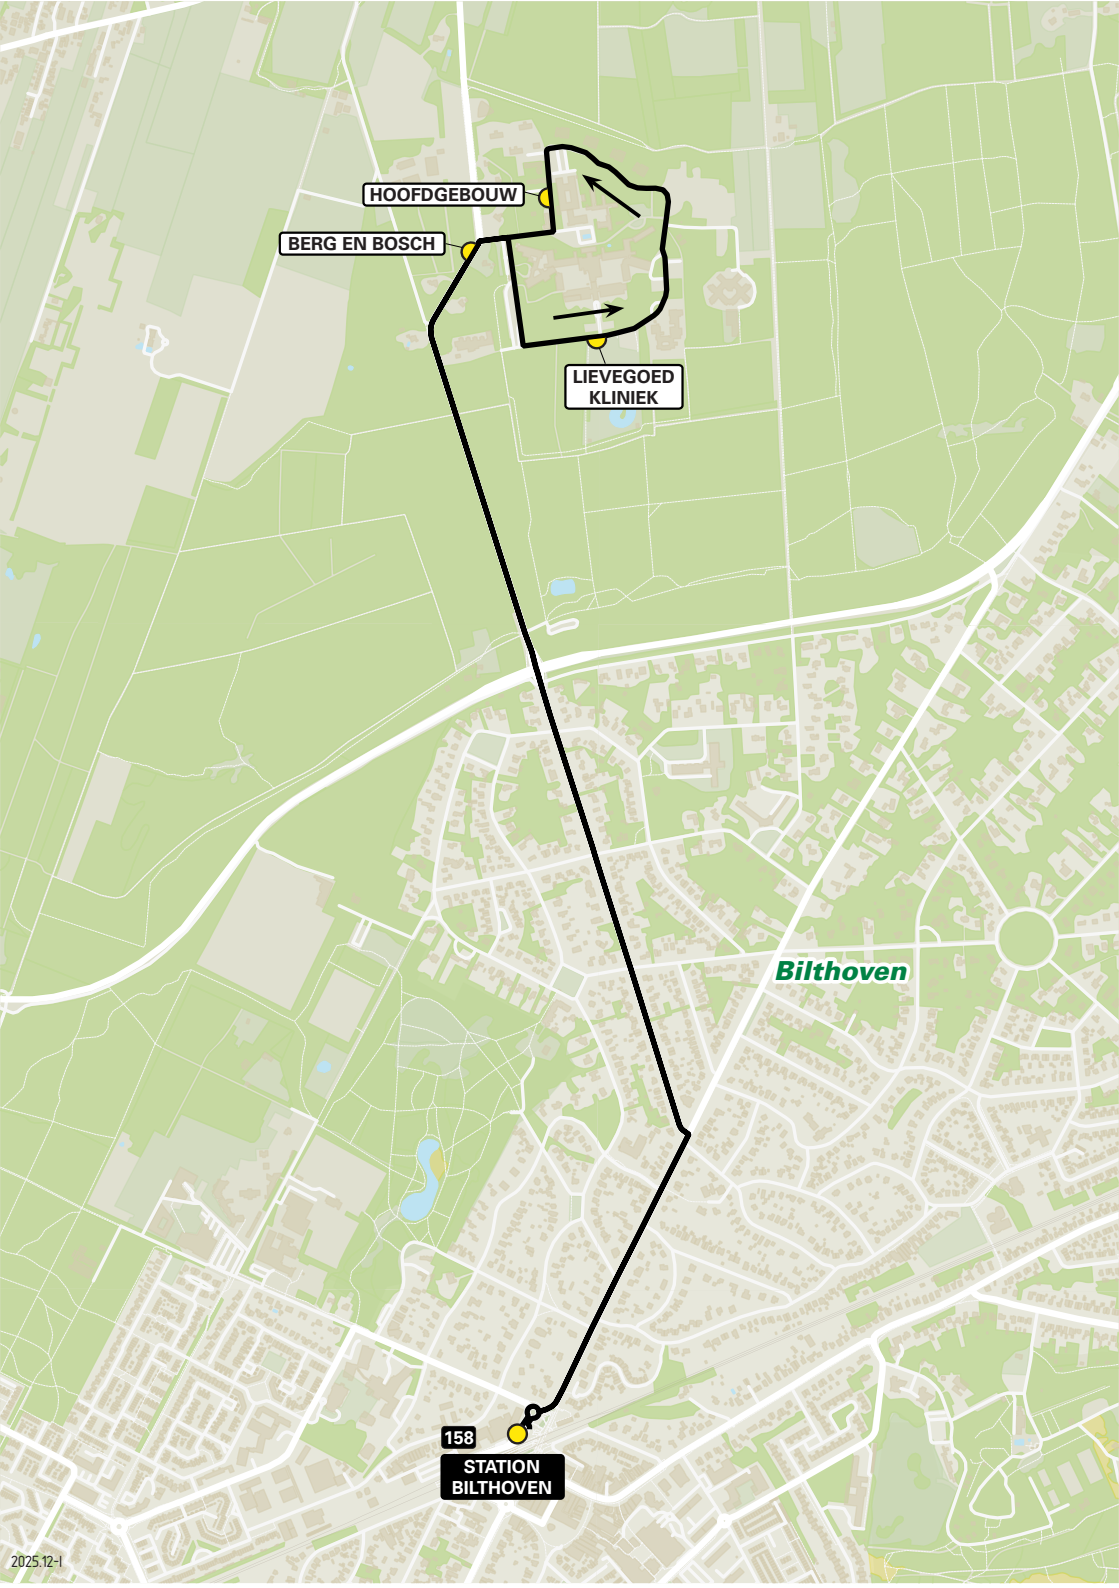

# Route 158

**Bilthoven Station - Berg en Bosch**

158

HOOFDGEBOUW

BERG EN BOSCH

LIEVEGOED  
KLINIEK

Bilthoven

158

STATION  
BILTHOVEN

stop	<b>5022</b>	<b>Station Bilthoven</b> At the roundabout, take the 1st exit [Soestdijkseweg Noord] Take the 4th left [Gezichtslaan] Continue ahead at the traffic lights [Gezichtslaan] Continue ahead [Prof. Bronkhorstlaan] Take the 1st right [Prof. Bronkhorstlaan] Turn the 1st right again and follow the ring road [Prof. Bronkhorstlaan]
stop	<b>5022</b>	<b>Lievegoed Kliniek</b> Continue ahead [Prof. Bronkhorstlaan]
stop	<b>5022</b>	<b>Hoofdgebouw</b> Turn left at the end of the road [Prof. Bronkhorstlaan]
stop	<b>5022</b>	<b>Berg en Bosch</b> Continue ahead [Gezichtslaan] Continue ahead at the traffic lights [Gezichtslaan] Turn right at the end of the road [Soestdijkseweg Noord] At the roundabout, take the 2nd exit [Dr. Melchiorlaan]
terminus	<b>5022</b>	<b>Station Bilthoven</b>